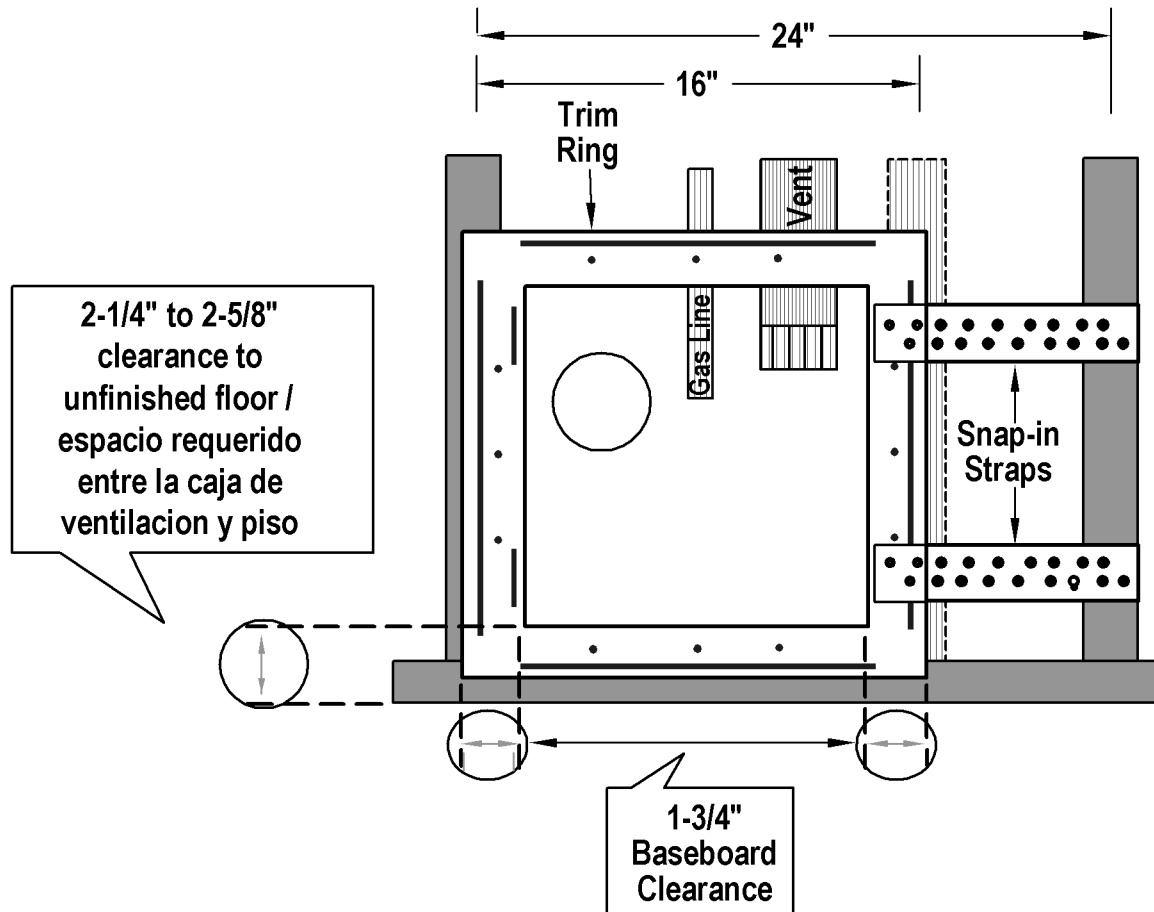

# Installation Detail

22415 N. 18th Drive  
Phoenix, AZ 85027  
Office: 480-346-8240  
www.newconstructionsolutions.com

CONSTRUCTION  
SOLUTIONS

4" WALL DBX 1000  
RECESSED VENT BOX  
INSTALLATION DETAIL