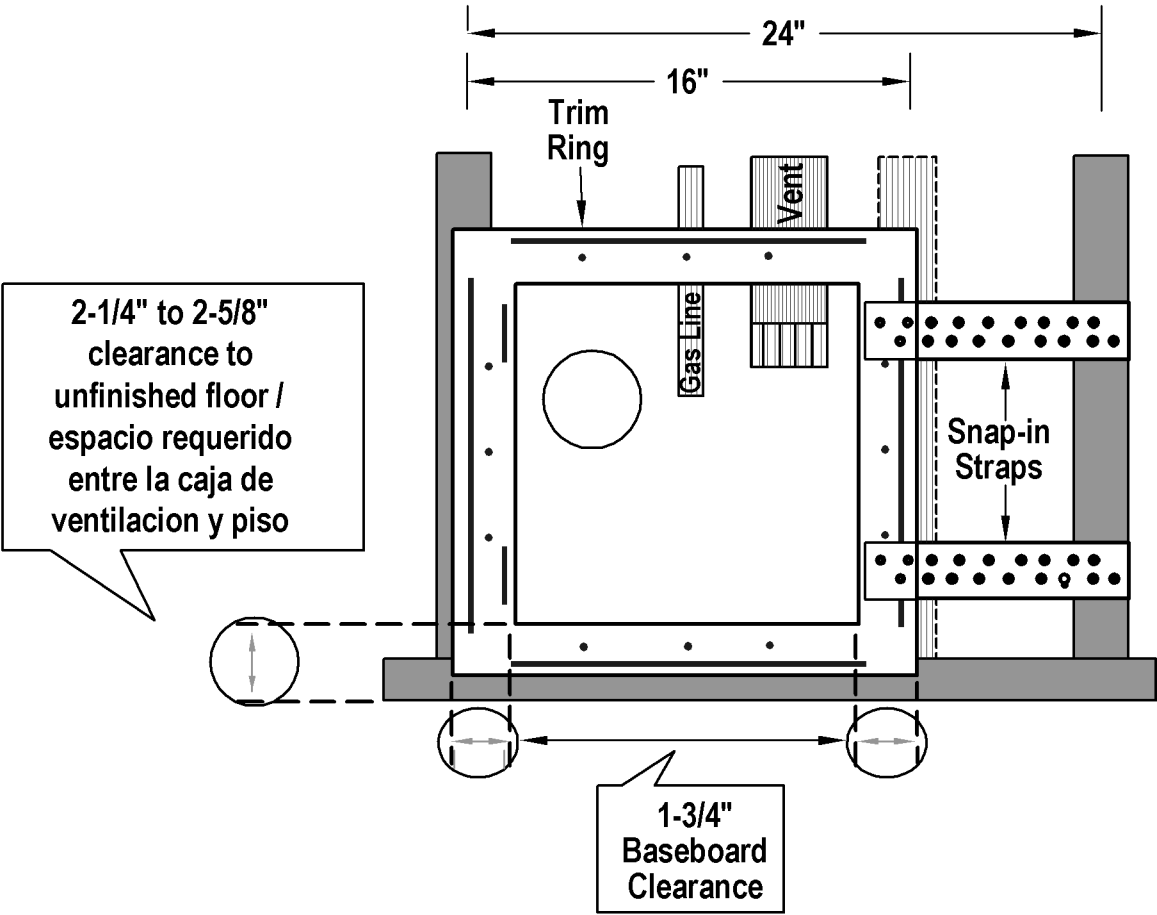

Installation Detail

22415 N. 18th Drive
Phoenix, AZ 85027
Office: 480-346-8240
www.newconstructionsolutions.com

CONSTRUCTION
SOLUTIONS

6" WALL DBX 1000
RECESSED VENT BOX
INSTALLATION DETAIL